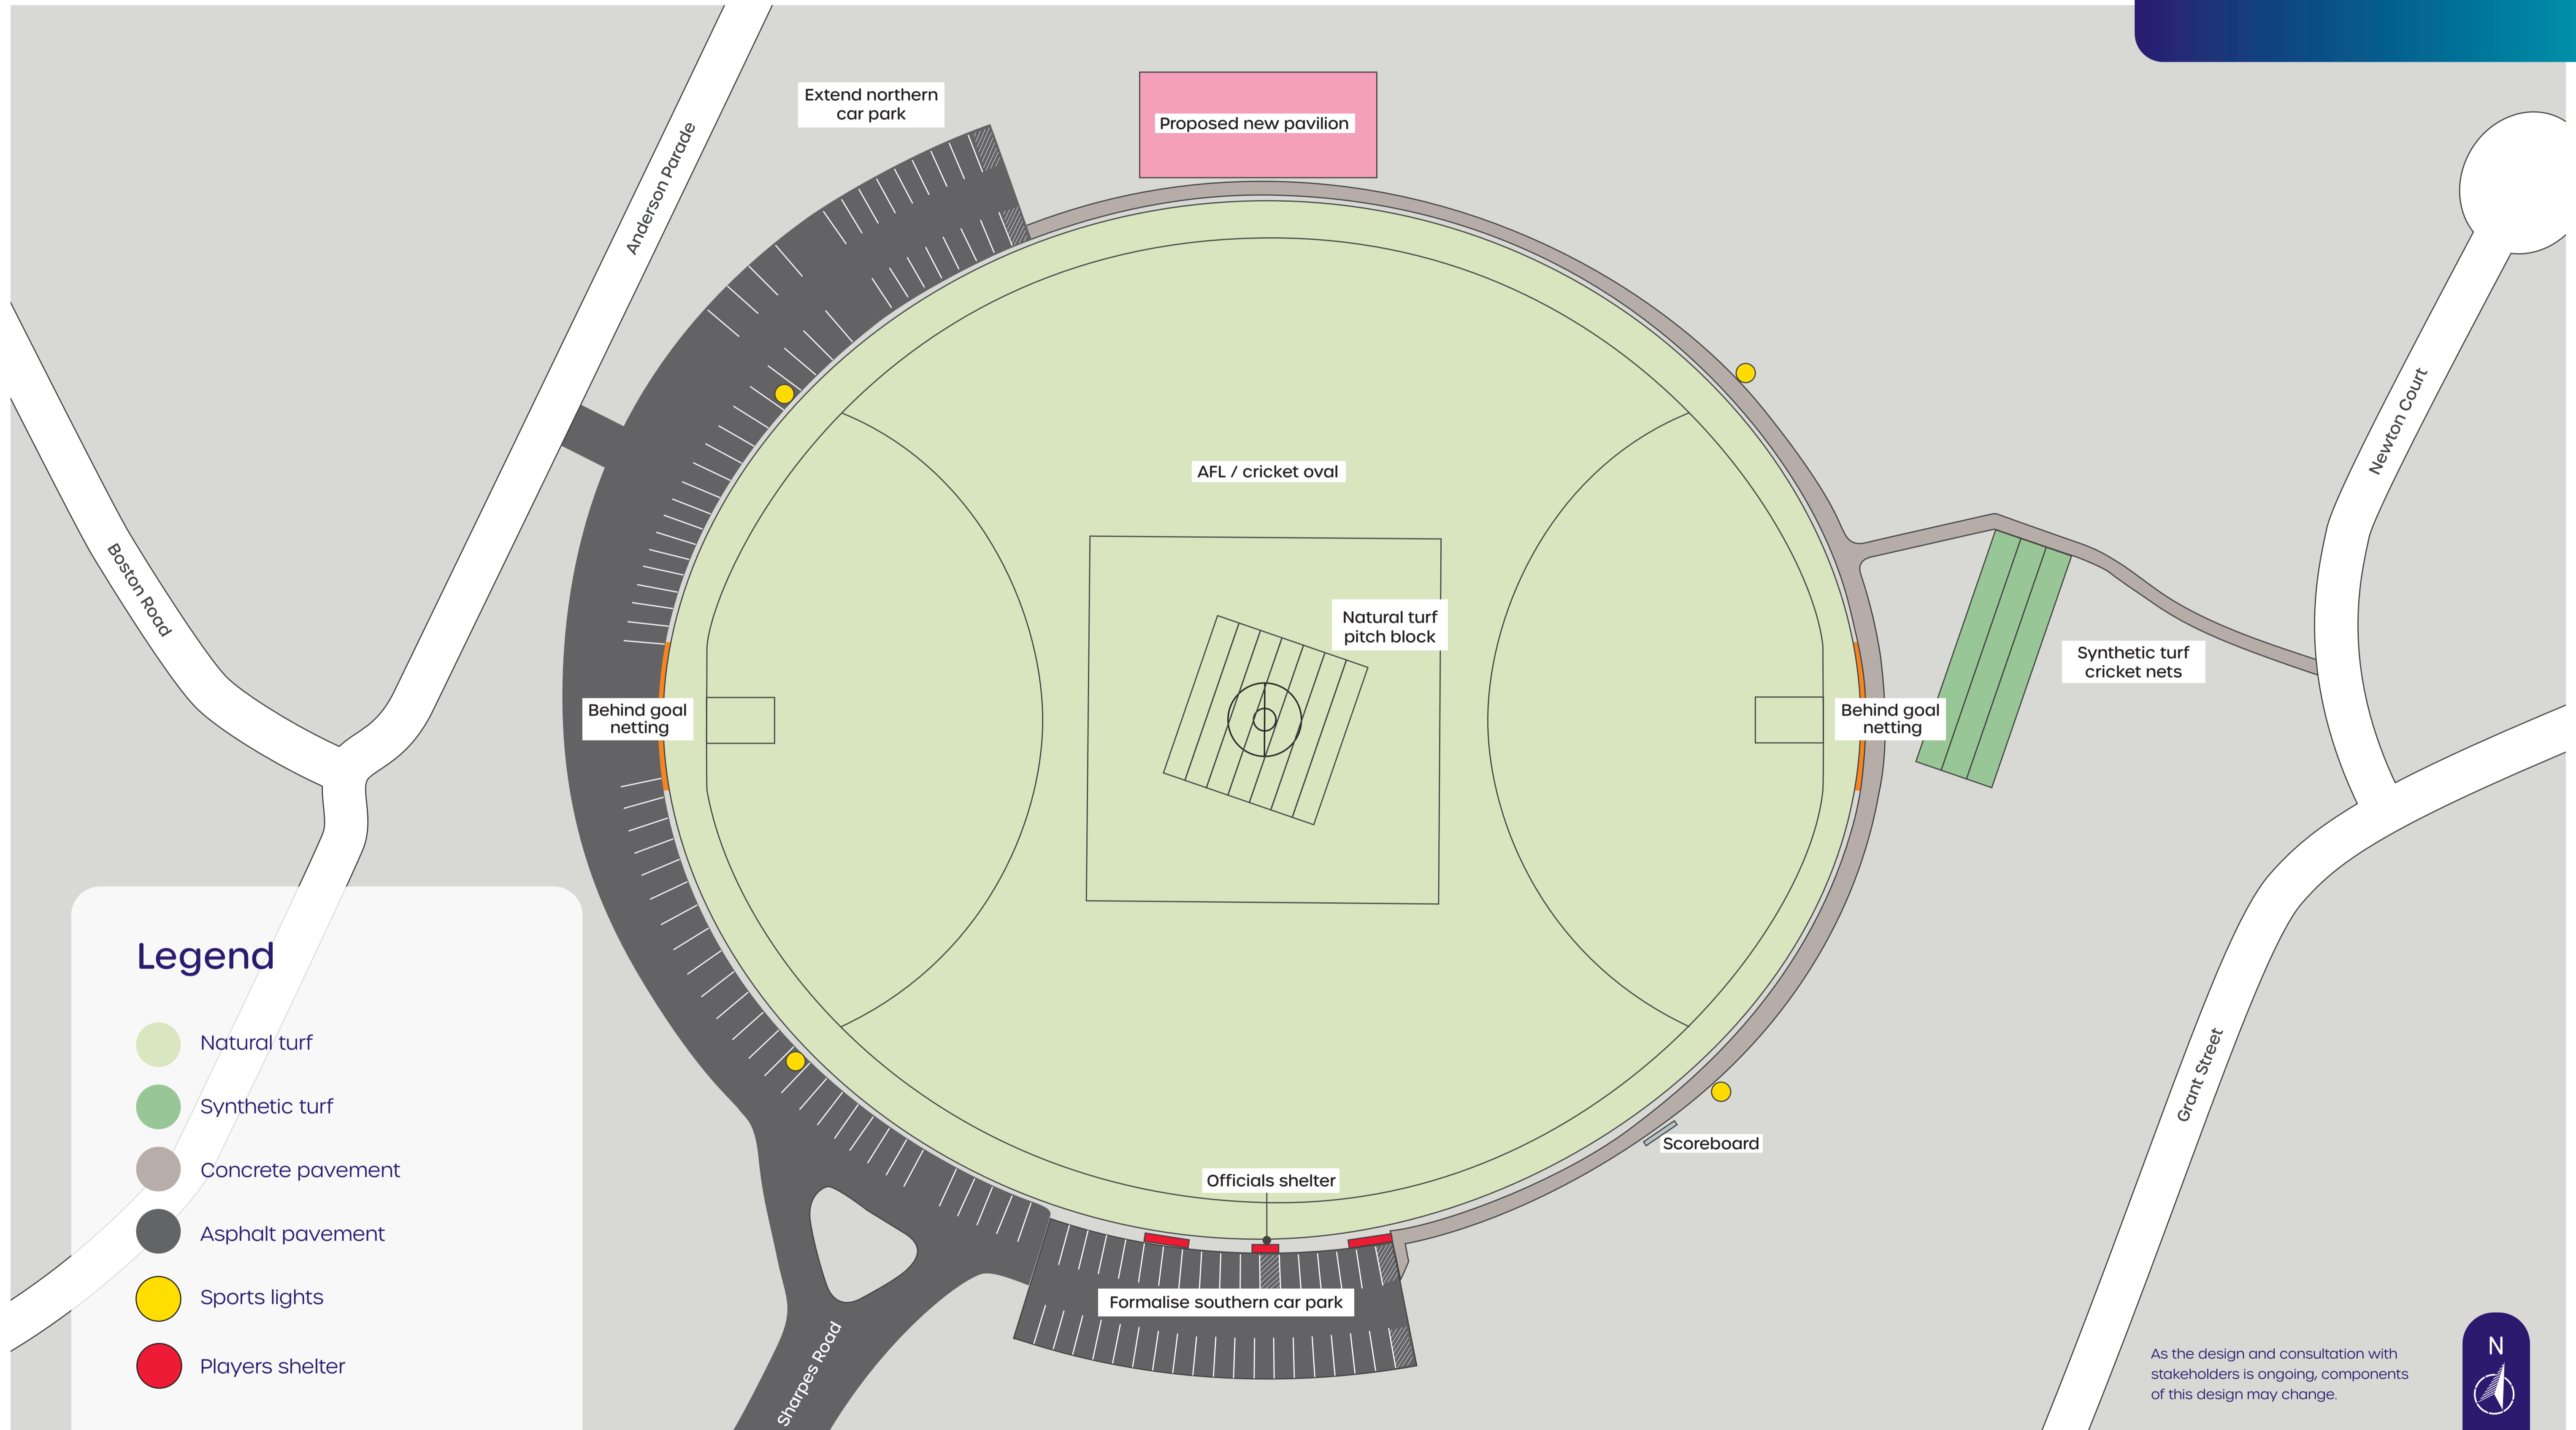

Binnak Park Master Plan

Legend

- Natural turf
- Synthetic turf
- Concrete pavement
- Asphalt pavement
- Sports lights
- Players shelter

As the design and consultation with stakeholders is ongoing, components of this design may change.