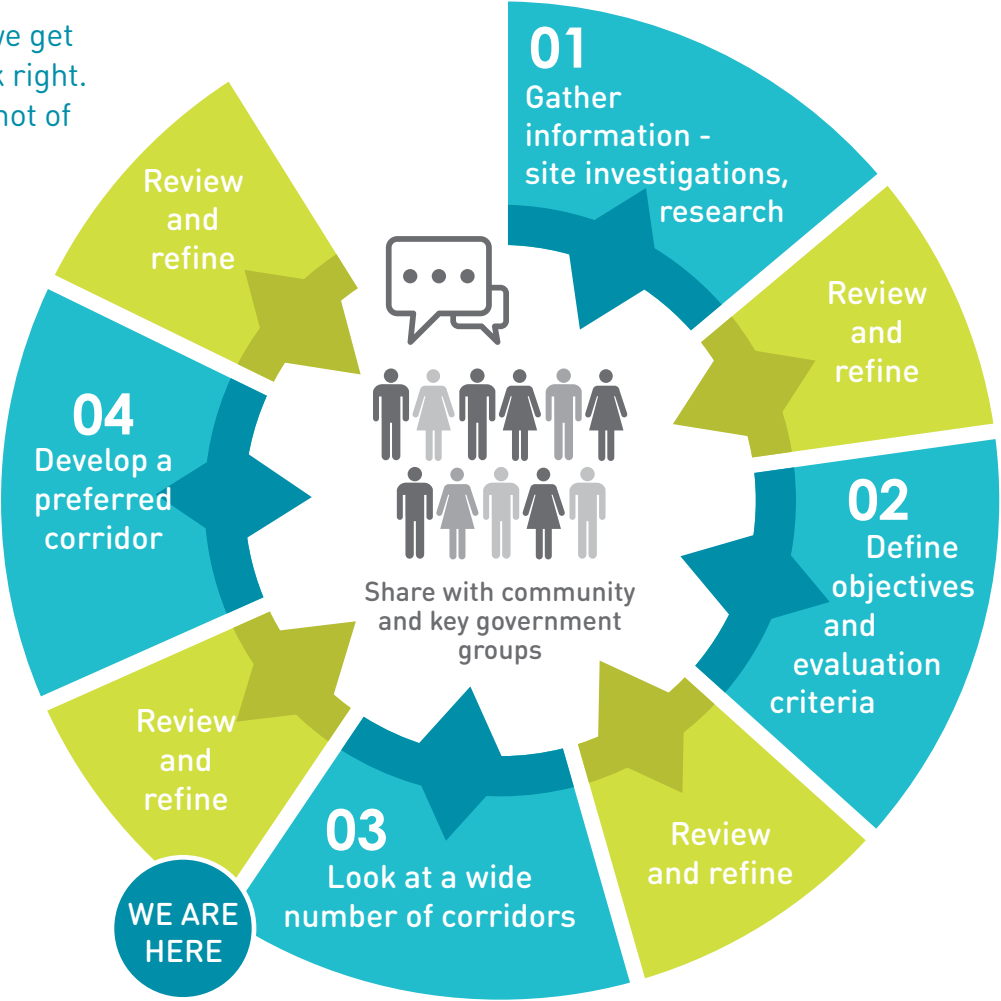

FACT SHEET

NORTH EAST LINK

HOW THE CORRIDORS ARE BEING ASSESSED

It's important we get North East Link right. Here's a snapshot of the process:

Objectives and principles

A set of objectives and principles guide the way North East Link is being developed.

Objectives tell us **what** North East Link needs to achieve.

Principles guide **how** we design and build North East Link.

SIGN UP FOR PROJECT UPDATES
northeastlink.vic.gov.au